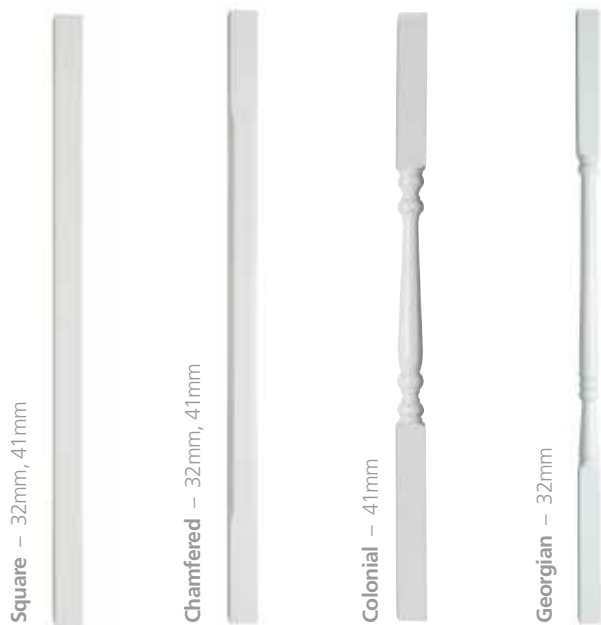

Hemlock Spindles

Square Newel

Turned Newel

Hemlock Newels

Traditional

Hemlock Handrail

Square Cap

Mushroom Cap

Ball Cap

Acorn Cap

Hemlock Caps

White primed components

The most time consuming part of fitting a staircase is the painting. Our solution is to offer pre-primed components that save time and help you deliver your project on time and within budget. The primed range of stair parts are made from premium grade softwood, sanded to a high specification and primed with a satin white finish.

For full size options and codes of all components see pages 11-12

White Primed Spindles

White Primed Newel

Traditional

White Primed Handrails

White Primed Caps

Redwood components

Our range of redwood stair parts introduces rich colours which can be highlighted by a polished finish making an unmistakable statement of elegance and quality.