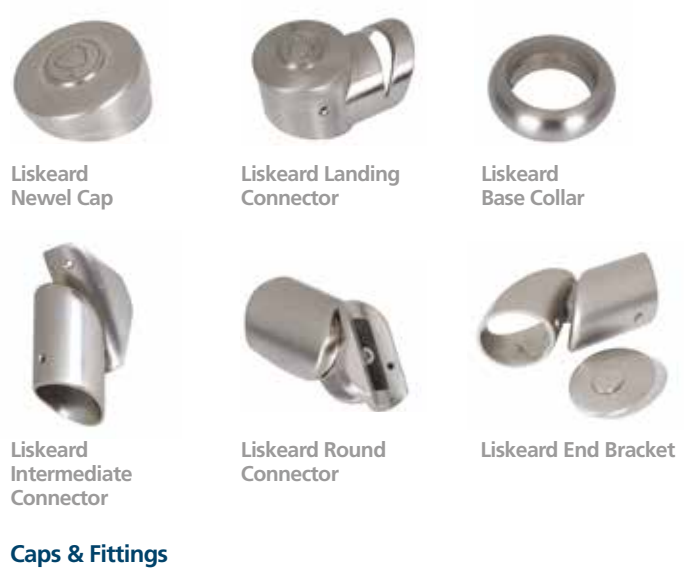

Liskeard components

This hardwood offers strength and durability with a beautiful grain and texture. Oak truly reflects the traditional and historical qualities of English craftsmanship.

For full size options and codes of all components see pages 11-12

Liskeard