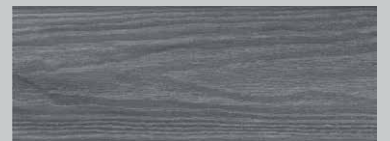

Introducing

HD CLAD[®] PRO

A Composite Prime Product

Wood Grain Composite Cladding System

AVAILABLE
IN 4 SHADES

Cedar Brown

Slate

Cedar Grey

Carbon

HD Clad Pro™ provides a low maintenance, durable alternative to traditional timber cladding that is available in a range of natural colours.

The invisible clip fixings and trims allow for an uncomplicated installation which will transform the exterior of residential and commercial properties alike.

HD Clad Pro™ composite cladding exclusively uses FSC® 100% certified hardwood flour and recycled plastic which combine to produce a high quality product that outperforms traditional timber.

The HD Clad Pro™ system offers a range of complementary trims to complete your cladding project.